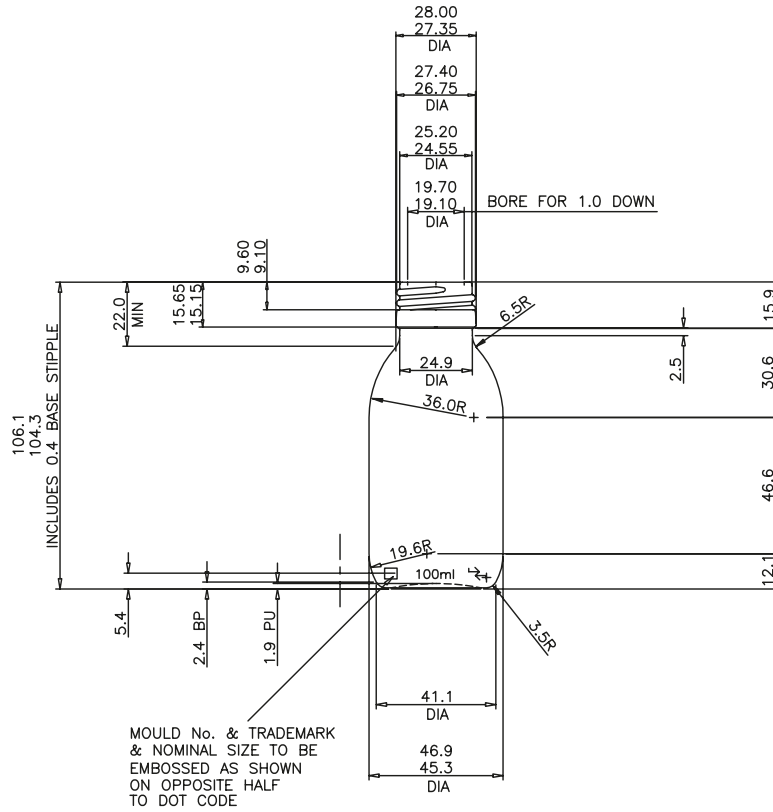

18 24

# HS FRENCH FLINT

THE GLASS CONTAINER SPECIALISTS

ALPHA NUMERIC CODE  
2.5 GRID

VIEW ON BASE  
STANDING AREA EMBOSSED  
WITH KNURLING

## 100ML AMBER ALPHA GLASS BOTTLE

Product code	AA100
Finish	28 ROPP
Capacity	100ml
Brim-full capacity	108ml